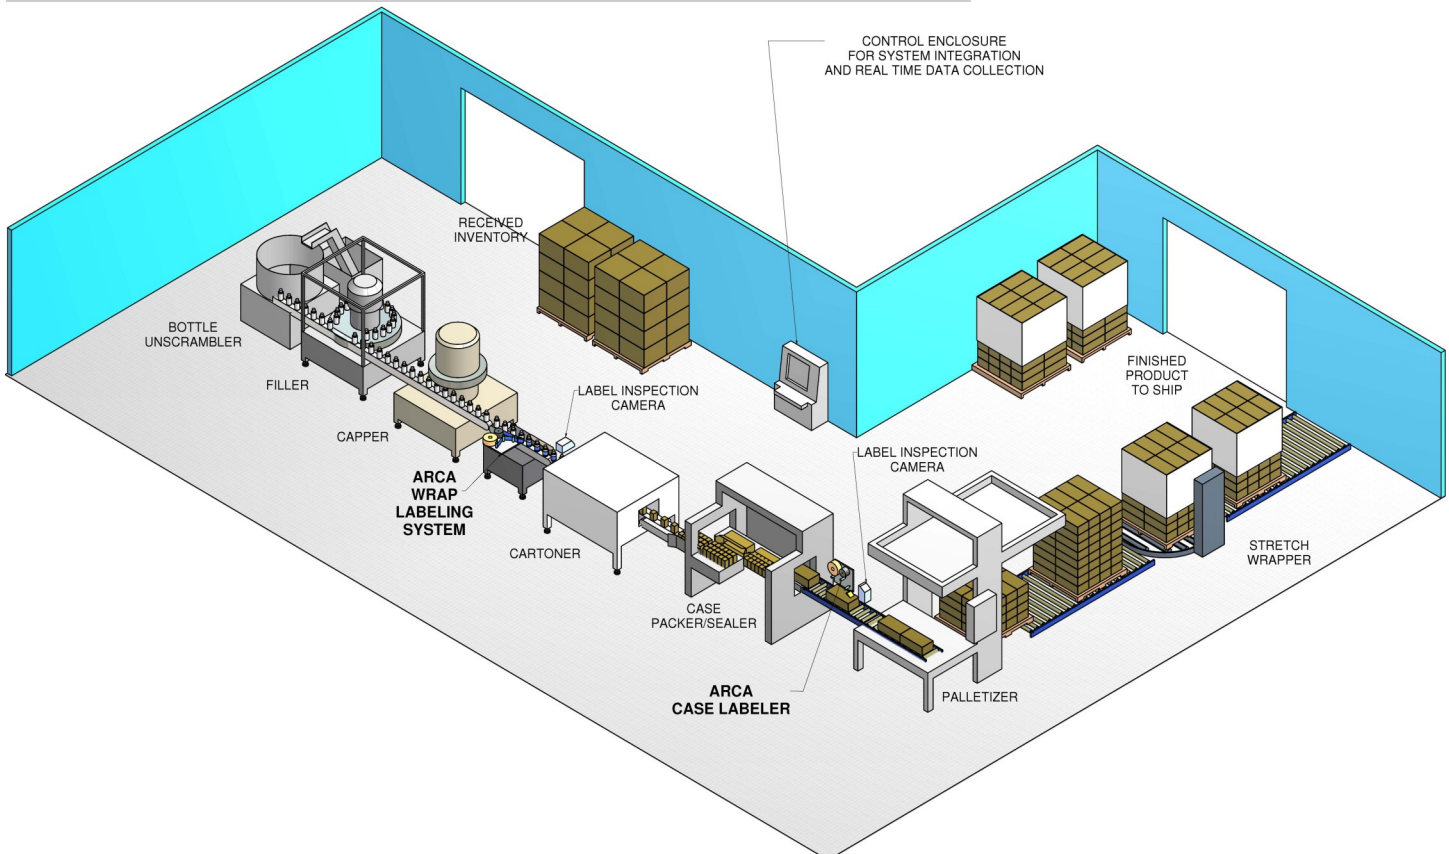

ARCA AUTOMATION

LABELING AND IDENTIFICATION SYSTEMS